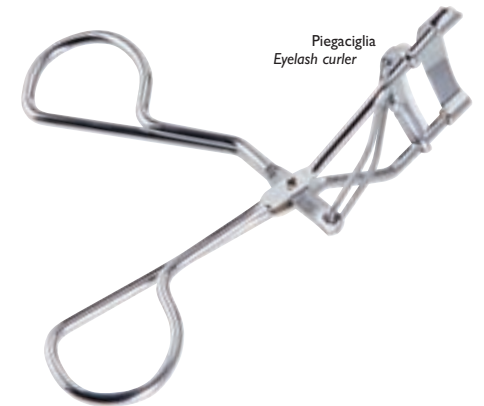

F41530000 - 8 cm/3 1/4"

R41530000 - 8 cm/3 1/4"

Spugna abrasiva
Abrasive sponge

F40740000 - 6,5X5 cm/2,5x2"

R40740000 - 6,5X5 cm/2,5x2"

Piegaciglia
Eyelash curler

V44000000 - 10 cm/4"

OMNIA Line